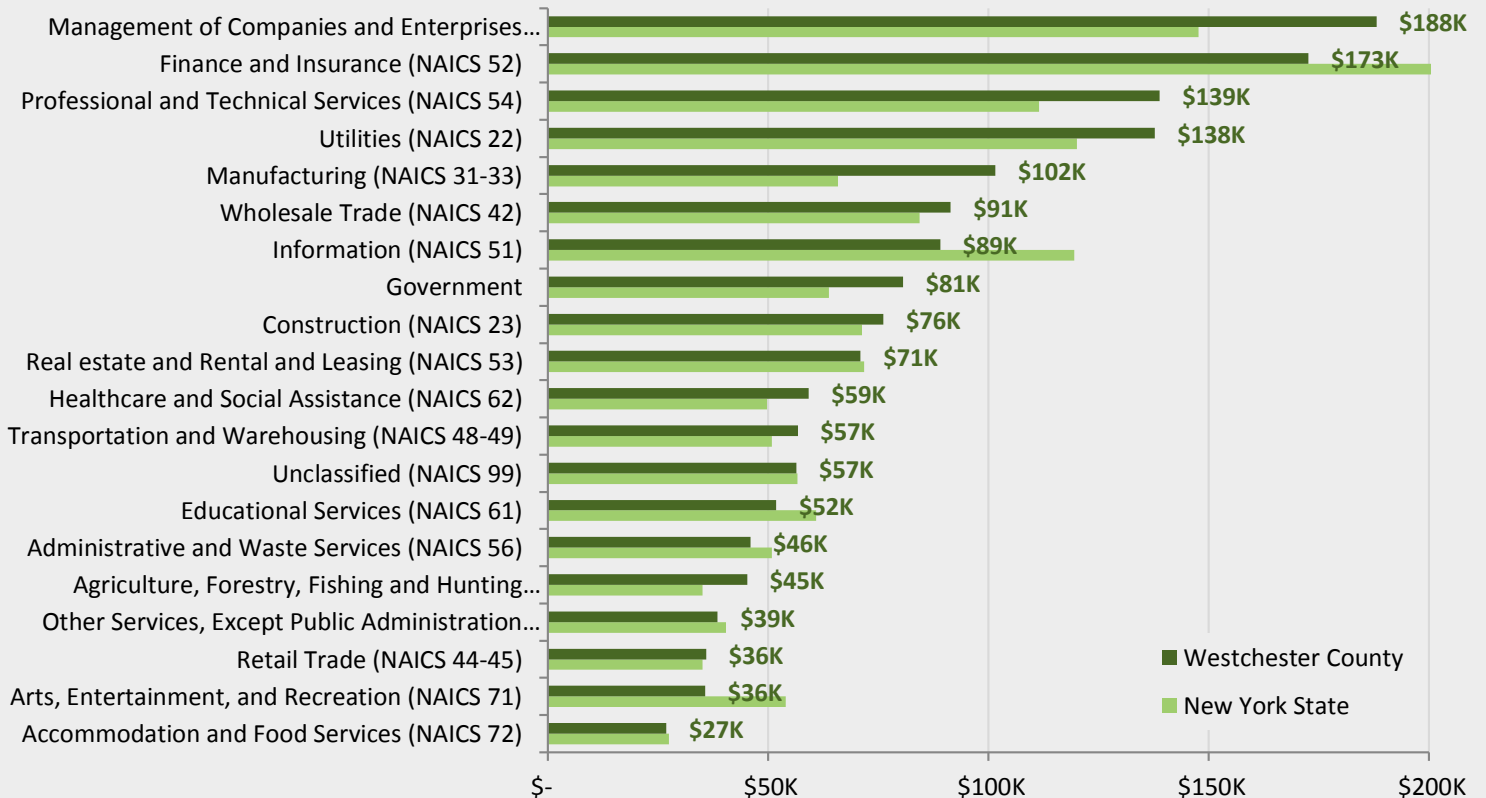

Avg. Annual Employment by Sector

Source: New York State Department of Labor (2017)

Number of Establishments by Sector

Source: New York State Department of Labor (2017)

Average Annual Wages by Sector

Source: New York State Department of Labor (2017)