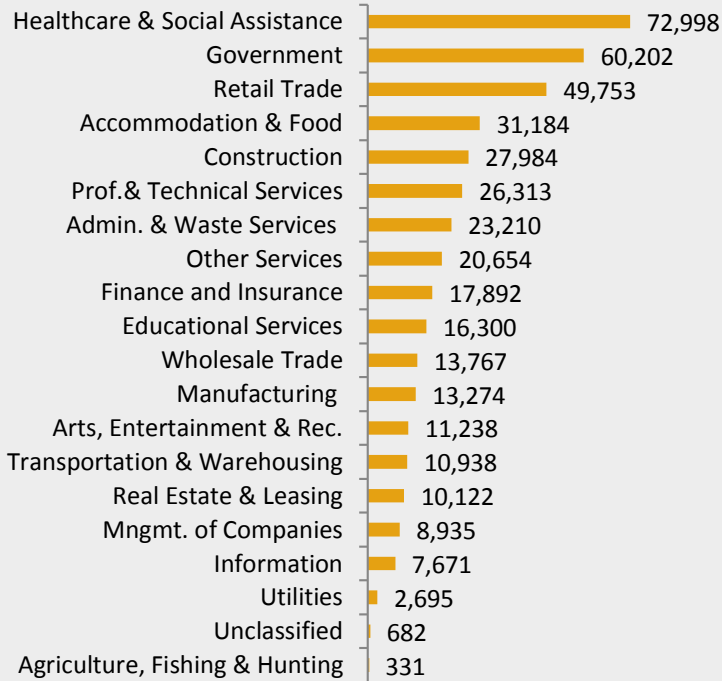

Avg. Annual Employment by Sector

Source: New York State Department of Labor (2017)

Number of Establishments by Sector

Source: New York State Department of Labor (2017)

Average Annual Wages by Sector

Source: New York State Department of Labor (2017)