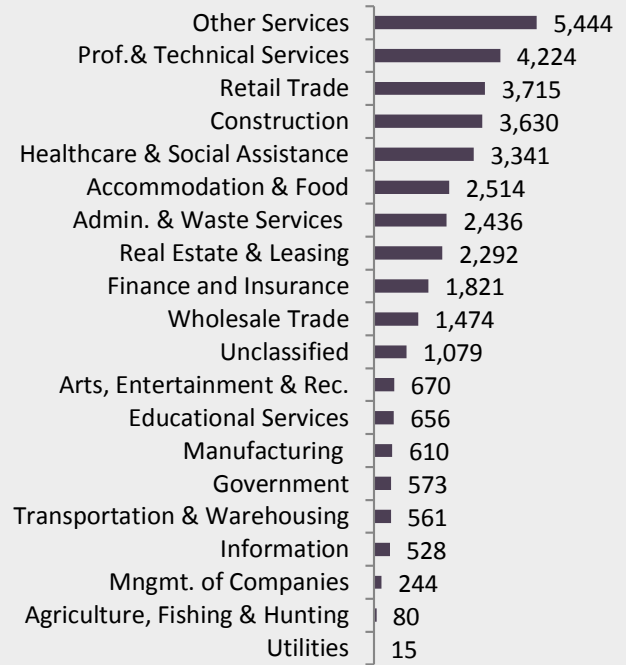

Avg. Annual Employment by Sector

Source: New York State Department of Labor (2017)

Number of Establishments by Sector

Source: New York State Department of Labor (2017)

Average Annual Wages by Sector

Source: New York State Department of Labor (2017)