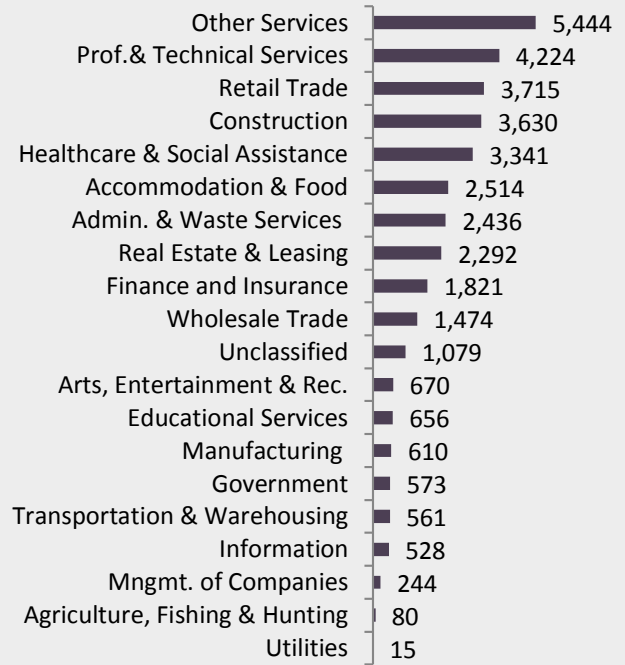

Avg. Annual Employment by Sector

Source: New York State Department of Labor (2017)

Number of Establishments by Sector

Source: New York State Department of Labor (2017)

Average Annual Wages by Sector

Source: New York State Department of Labor (2017)