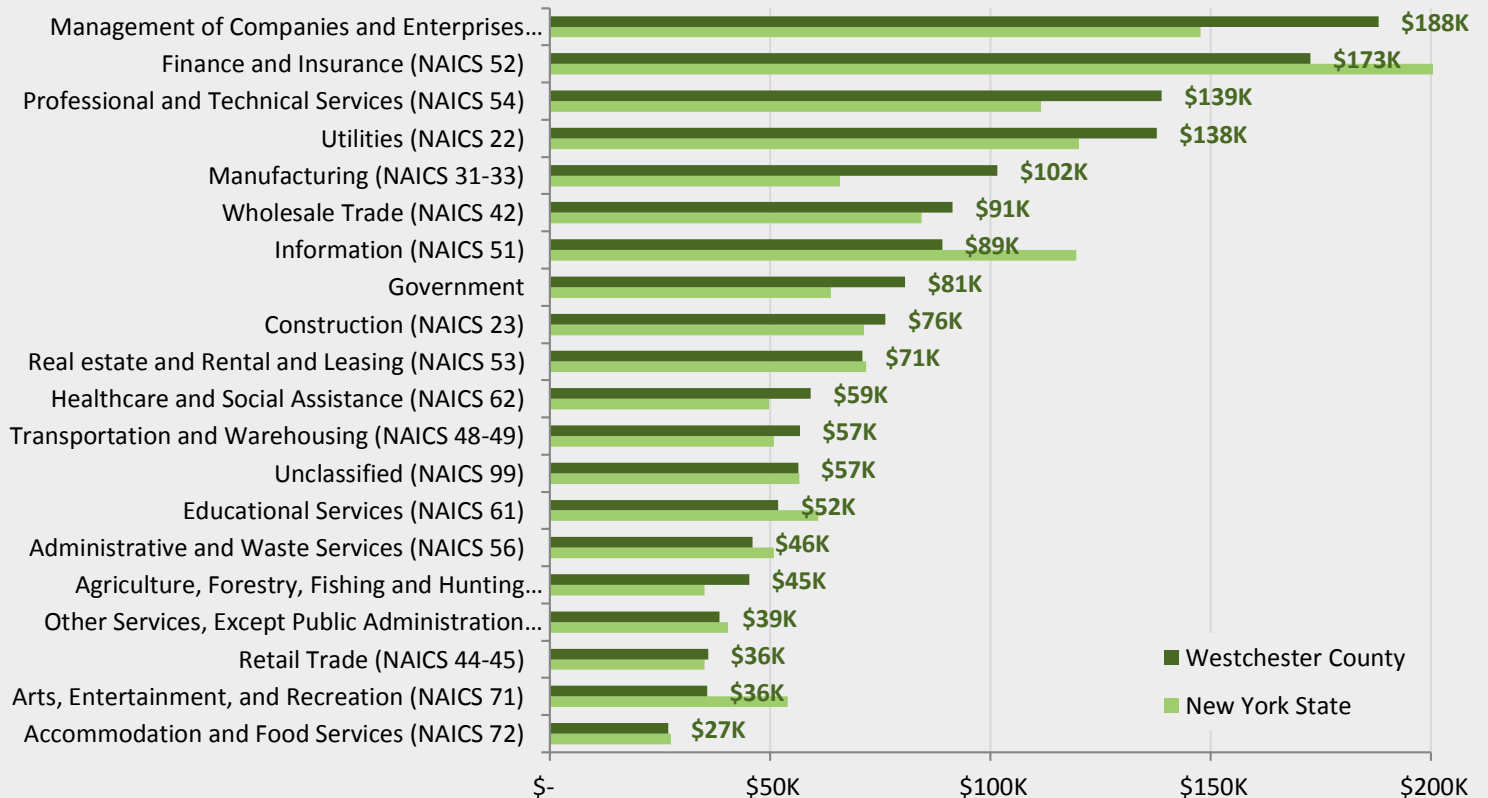

Avg. Annual Employment by Sector

Source: New York State Department of Labor (2017)

Number of Establishments by Sector

Source: New York State Department of Labor (2017)

Average Annual Wages by Sector

Source: New York State Department of Labor (2017)