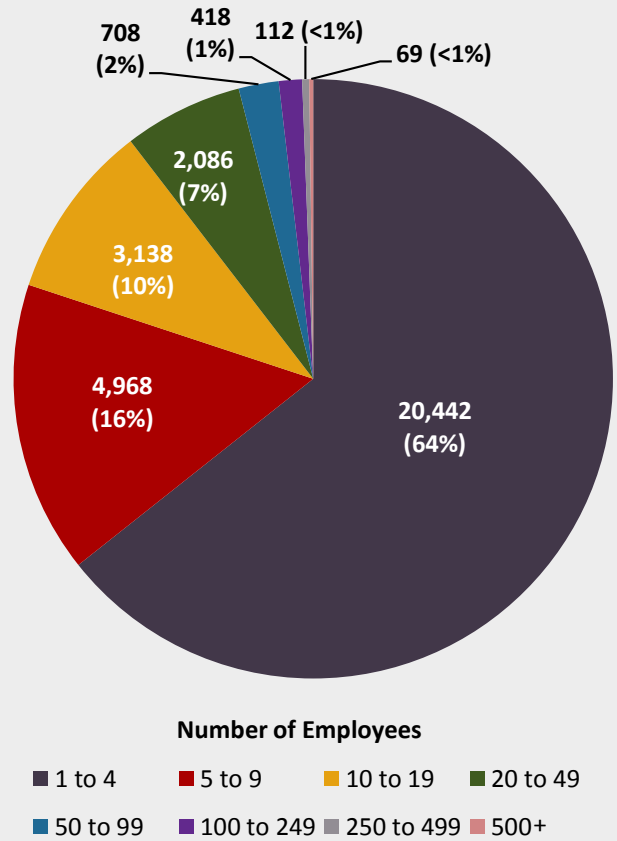

Employment by Industry of County Residents

Source: 2017 American Community Survey

Number of Business by Size of Business

Source: U.S Census Bureau - 2016 County Business Patterns Survey

Unemployment Rate

Sources: Bureau of Labor Statistics (U.S. and NYS data); New York State Department of Labor (Westchester)