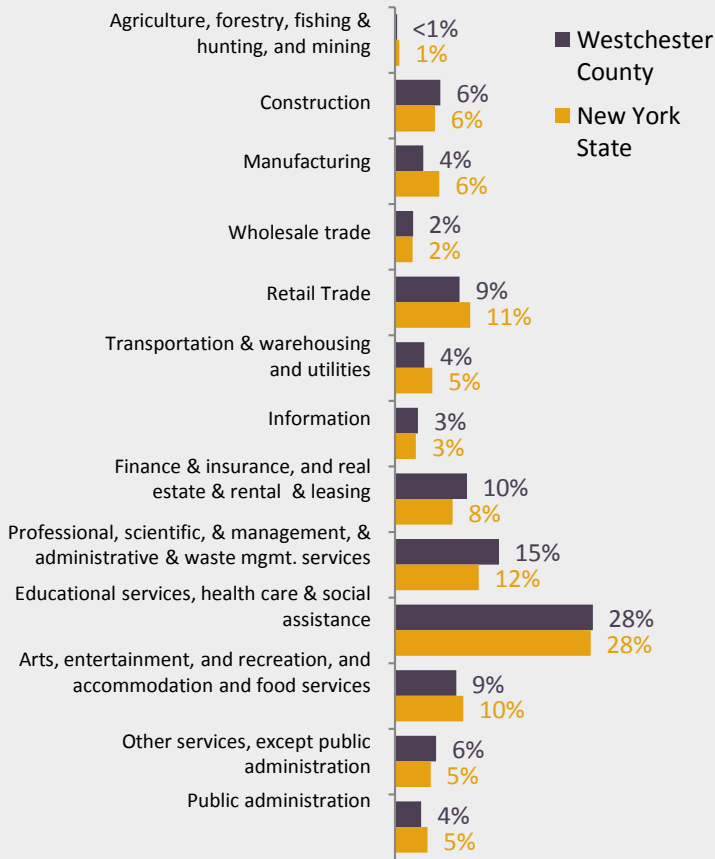

Employment by Industry of County Residents

Source: 2017 American Community Survey

Number of Business by Size of Business

Source: U.S Census Bureau - 2016 County Business Patterns Survey

Unemployment Rate

Sources: Bureau of Labor Statistics (U.S. and NYS data); New York State Department of Labor (Westchester)