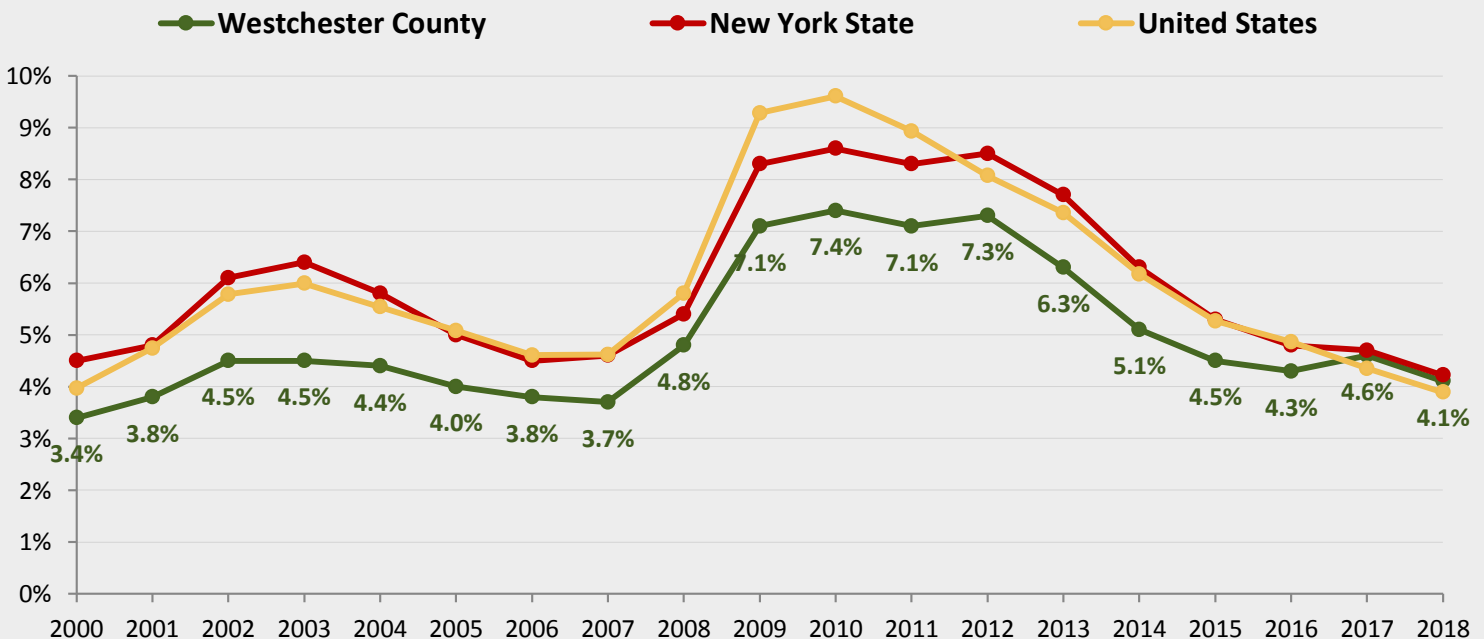

Employment by Industry of County Residents

Source: 2017 American Community Survey

Number of Business by Size of Business

Source: U.S Census Bureau - 2016 County Business Patterns Survey

Unemployment Rate

Sources: Bureau of Labor Statistics (U.S. and NYS data); New York State Department of Labor (Westchester)